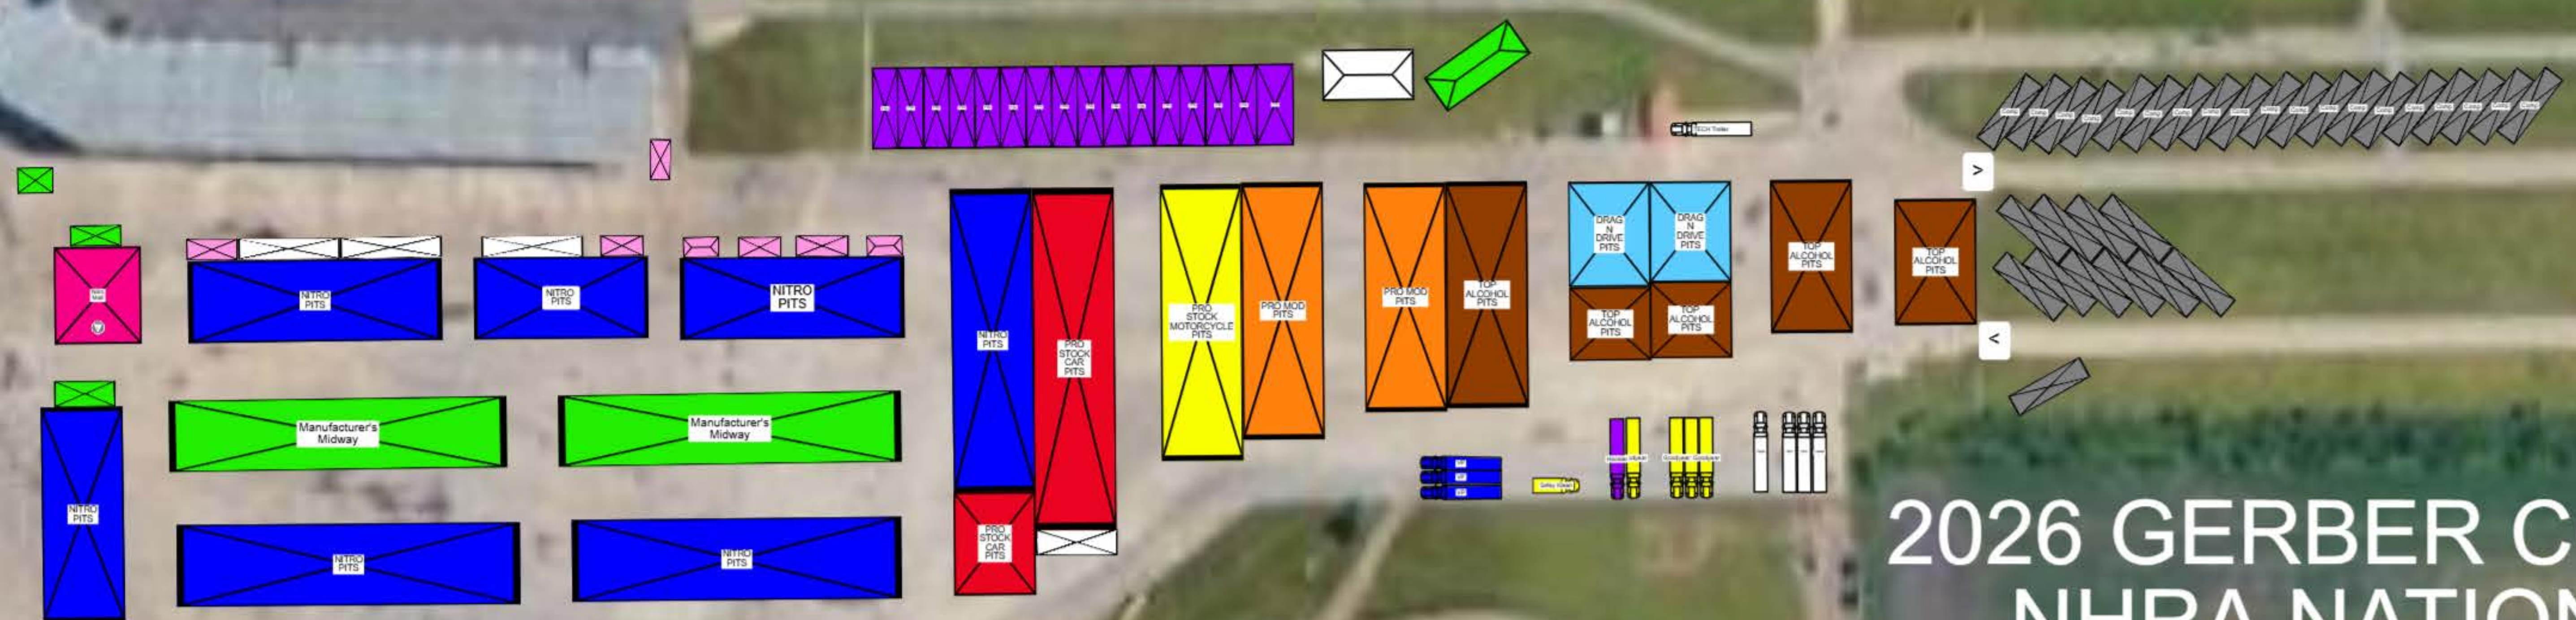

TV Compound

2026 GERBER COLLISION & GLASS ROUTE 66 NHRA NATIONALS PRESENTED BY PEAK May 14-17, 2026